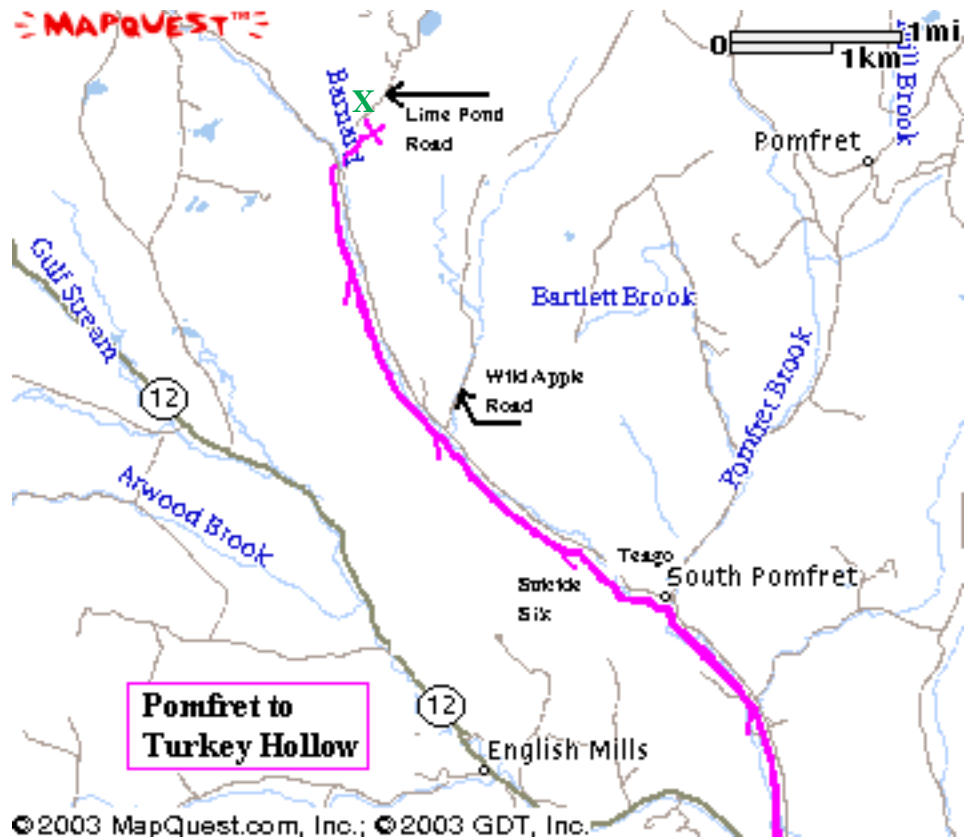

If you know how to get to Suicide Six then you only need to follow this upper map from South pomfret to Turkey Hollow

The pink 'X' is the Salgueros.  
 Please go further to the next driveway (on the left) - X. Pull only part way up and park in the field on the left.

Thanks (o:

This lower map will get you through Woodstock and headed out to South Pomfret