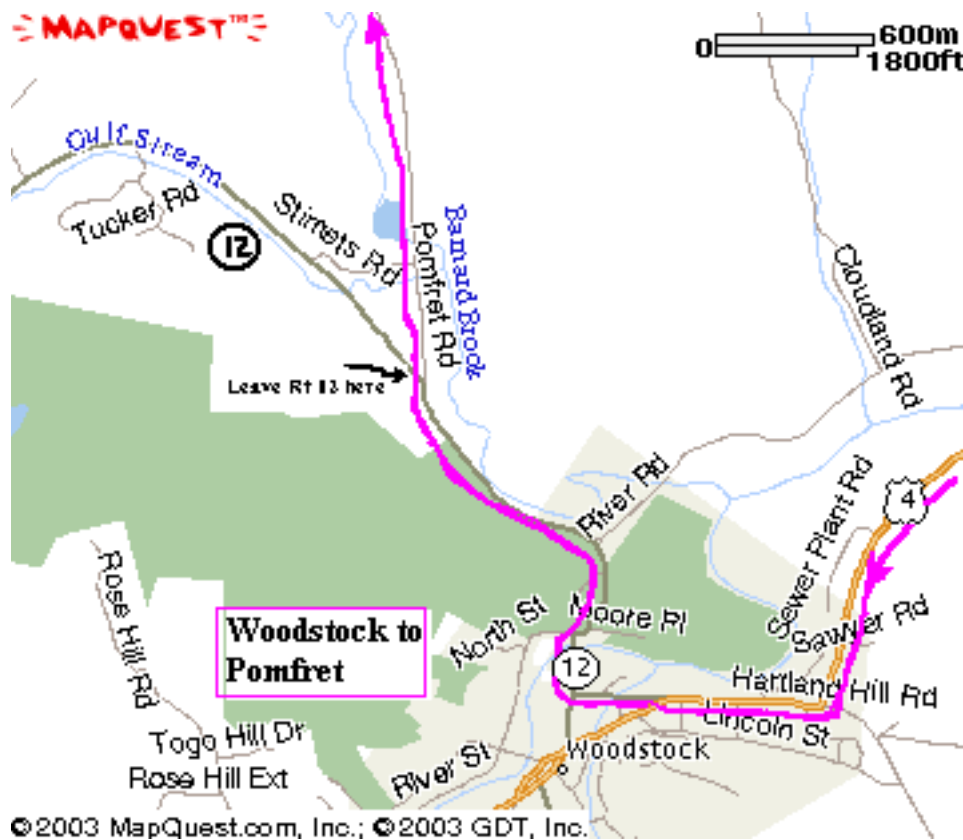

If you know how to get to Suicide Six then you only need to follow this upper map from South pomfret to Turkey Hollow

The pink 'X' is the Salgueros.  
 Please go further to the next driveway (on the left) - X. Pull only part way up and park in the field on the left.

Thanks (o:

This lower map will get you through Woodstock and headed out to South Pomfret